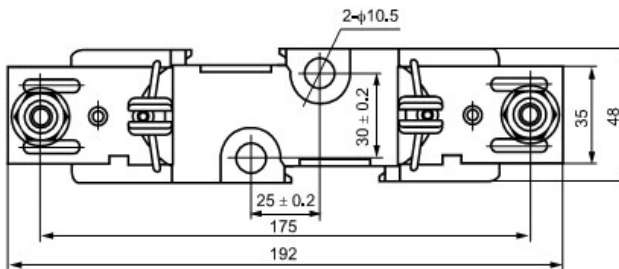

**INQUIRY**  
400-800-9662

Parameter Feature Outline Curve

Table 11 (cont.)

Cat. No.	Models	Fuse link Size	Rated insulation voltage(V)	Conventional free air thermal current(A)	Dimensions (mm) Fig.	Weight (g)
1110	NH1	1	690	250	See Figure 11.8	