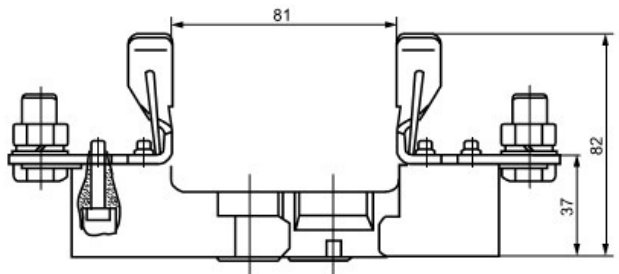

**INQUIRY**  
400-800-9662

Parameter Feature Outline Curve

Table 11 (cont.)

Cat. No.	Models	Fuse link Size	Rated insulation voltage(V)	Conventional free air thermal current(A)	Dimensions (mm) Fig.	Weight (g)
1110	NH1	1	690	250	See Figure 11.8	